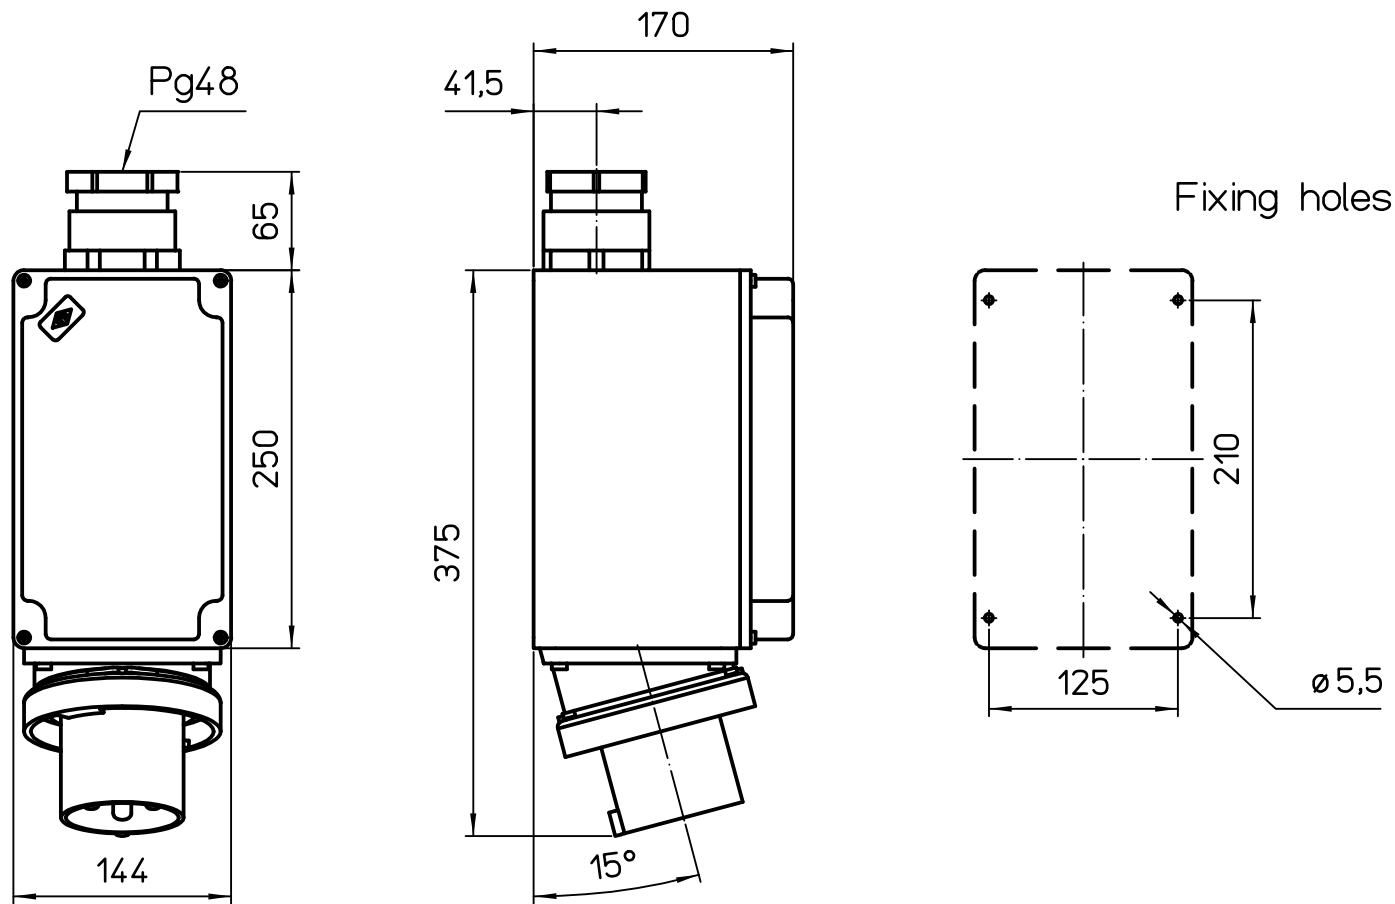

1

2

3

REV.	DATE	SIGNATURE	
 Dimensions in mm		Simplified representation with dimensions without tolerance	
Original Size A4		PEW 12563 SM	Scale 1:5
Date 26/10/20		WALL-MOUNTING PLUG 125A 200-250V 2P+PE	
Sign. S. Diasparra			